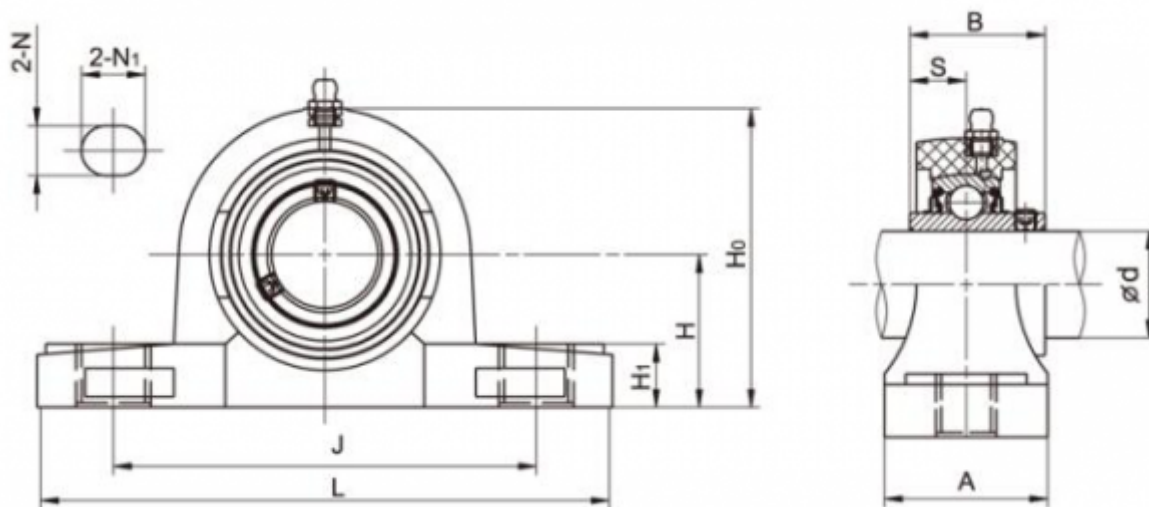

Data Sheet

Article number: 54810622062

Description: Pillow block TP-SUCP206 LDK f/shaft dia.30 mm
Insert stainless, house white thermopl.

Measures

A = 46	L = 163
B = 38.1	N = 14
Bolt = M12	N1 = 18
d = 30	S = 15.9
H = 42.9	
H0 = 84	
H1 = 18	
J = 119	